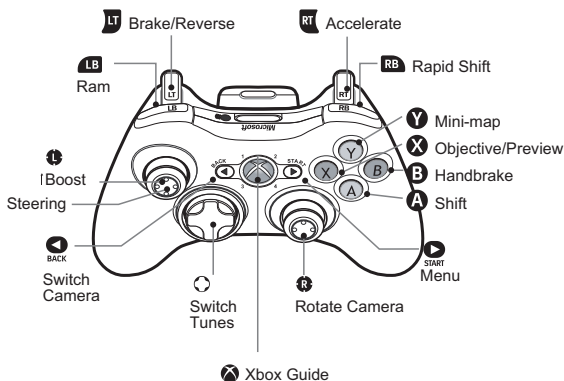

If you or any of your relatives have a history of seizures or epilepsy, consult a doctor before playing.

ACCESSING THE IN-GAME MANUAL

The instruction manual for this game is conveniently embedded within the game itself. To view the in-game manual, simply access the game's Main Menu, select Extras, and then select the Menu Option. Not only does the in-game manual make it quick and easy to get the answers you need, but it will never get worn, torn, or lost. Implementing this feature is just one step Ubisoft has taken to help save the Earth's natural resources.

A printable controller guide for this game can be downloaded from <http://gamemanuals.ubi.com/manual/en-US/driver/>.

GAME CONTROLS – Driving – Single Player Xbox 360 Controller

XBOX LIVE

Xbox LIVE® is your connection to more games, more entertainment, more fun. Go to www.xbox.com/live to learn more.