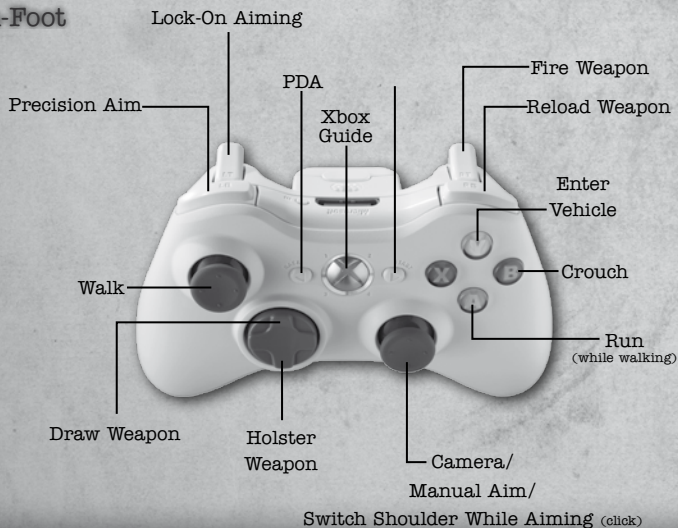

On-Foot

Xbox LIVE®

Play anyone and everyone, anytime, anywhere on Xbox LIVE®. Build your profile (your gamer card). Chat with your friends. Download content (TV shows, trailers, HD movies, game demos, exclusive game content, and Arcade games) at Xbox LIVE Marketplace. Send and receive voice and video messages. Use LIVE with both Xbox 360® and Windows®. Play, chat, and download on both your PC and your Xbox 360. LIVE gives you ultimate access to the things you want and the people you know, on both your PC and your TV. Get connected and join the revolution!

Connecting

Before you can use Xbox LIVE, connect your Xbox 360 console to a high-speed Internet connection and sign up to become an Xbox LIVE member. For more information about connecting, and to determine whether Xbox LIVE is available in your region, go to www.xbox.com/live/countries.

Family Settings

These easy and flexible tools enable parents and caregivers to decide which games young game players can access based on the content rating. And now, LIVE Family Settings and Windows Vista Parental Controls work better together. Parents can restrict access to mature-rated content. Approve who and how your family interacts with others online with the LIVE service. And set time limits on how long they can play. For more information, go to www.xbox.com/familysettings.