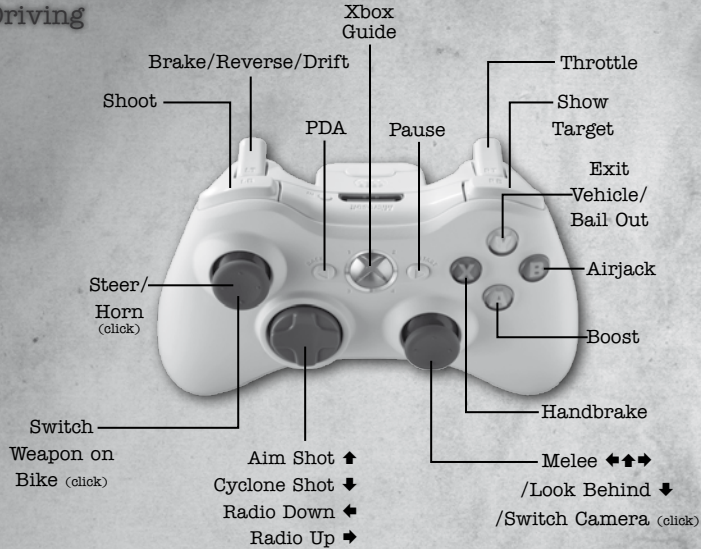

Controls

Xbox 360® Controller

Driving